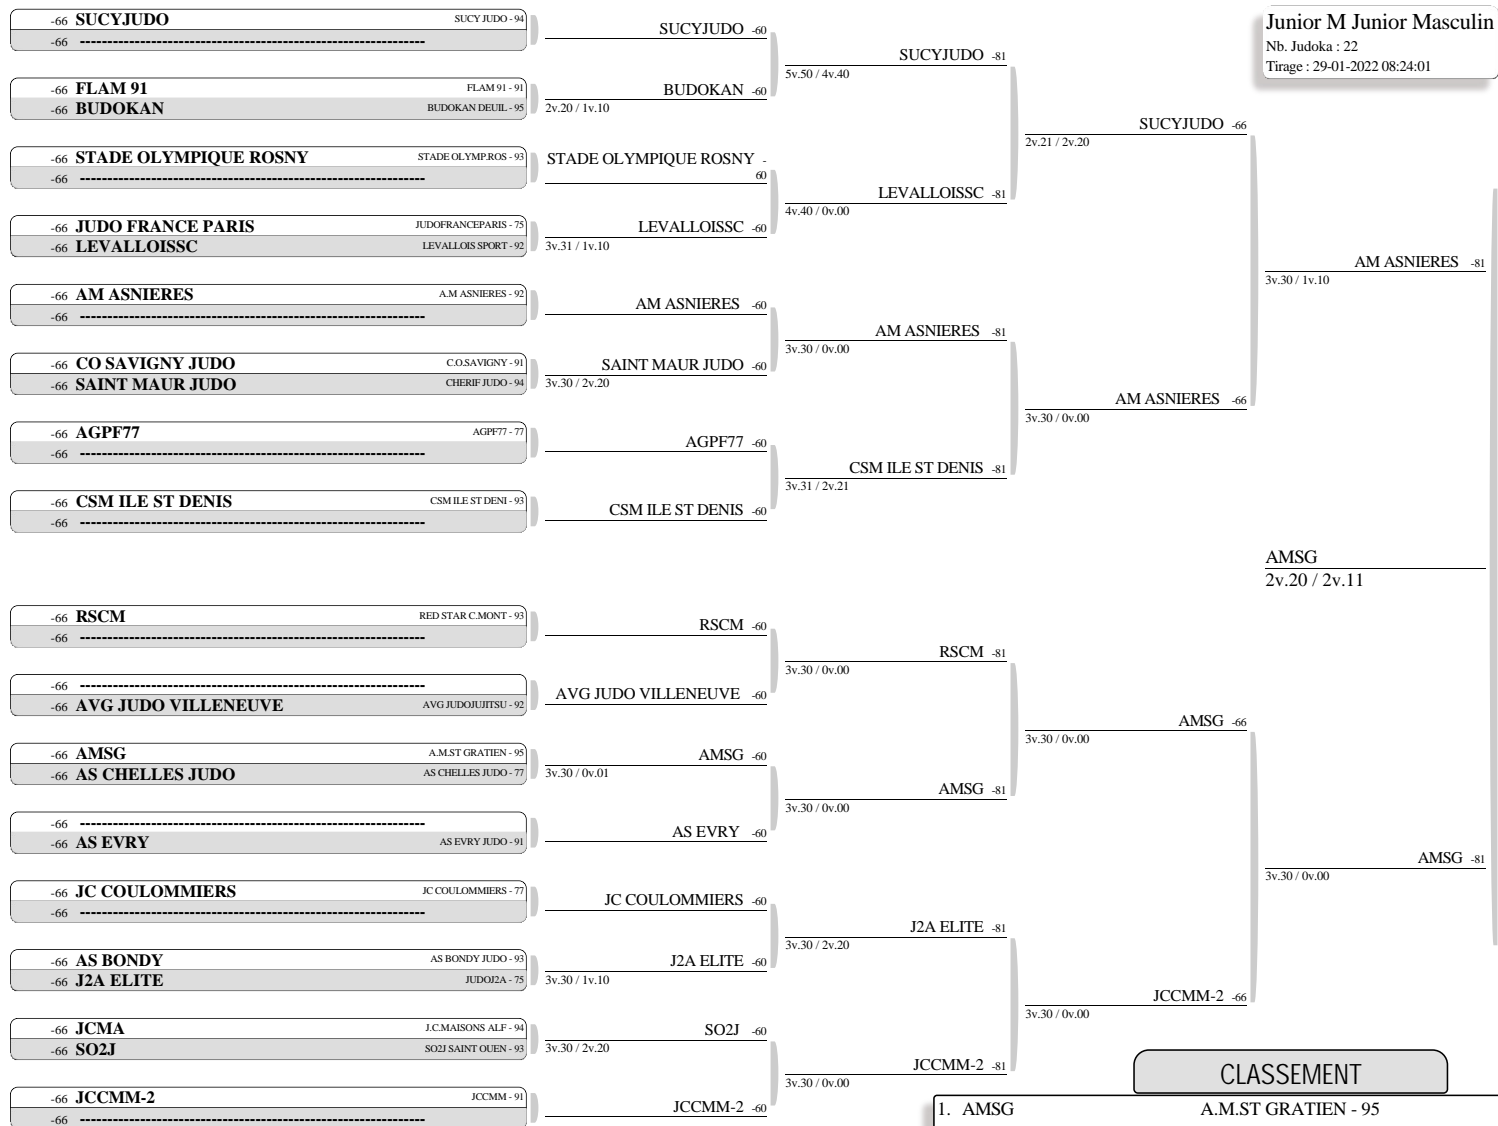

CHPT IDF PAR EQUIPE DE CLUB JUNIOR - DOJO DE BRETAGNE
TABLEAU (Le29-01-2022)

Junior M Junior Masculin

Nb. Judoka : 22
Tirage : 29-01-2022 08:24:01